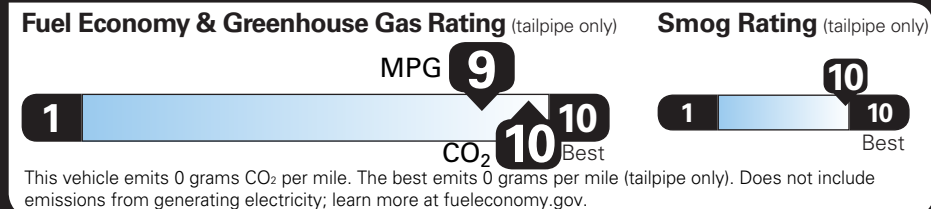

TOTAL VEHICLE PRICE* \$62,413.00

EPA DOT Fuel Economy and Environment

Electric Vehicle

You save \$4,250 in fuel costs over 5 years compared to the average new vehicle.

Annual fuel COST \$850

Actual results will vary for many reasons, including driving conditions and how you drive and maintain your vehicle. The average new vehicle gets 29 MPG and costs \$8,500 to fuel over 5 years. Cost estimates are based on 15,000 miles per year at \$0.17 per kW-hr. MPGe is miles per gasoline gallon equivalent. Vehicle emissions are a significant cause of climate change and smog.