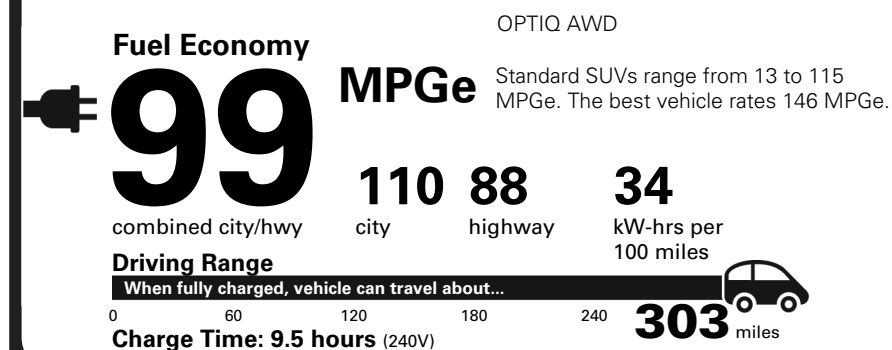

MANUFACTURER'S SUGGESTED RETAIL PRICE

STANDARD VEHICLE PRICE \$53,600.00

OPTIONS & PRICING

OPTIONS INSTALLED BY THE MANUFACTURER (MAY REPLACE STANDARD EQUIPMENT SHOWN)

PROPULSION, ELECTRIC, AWD	3,500.00
VIBRANT WHITE TRICOAT	1,325.00

TOTAL VEHICLE PRICE* \$62,413.00

EPA DOT Fuel Economy and Environment

Electric Vehicle

You save \$4,250 in fuel costs over 5 years compared to the average new vehicle.

Annual fuel COST \$850

Actual results will vary for many reasons, including driving conditions and how you drive and maintain your vehicle. The average new vehicle gets 29 MPG and costs \$8,500 to fuel over 5 years. Cost estimates are based on 15,000 miles per year at \$0.17 per kW-hr. MPGe is miles per gasoline gallon equivalent. Vehicle emissions are a significant cause of climate change and smog.